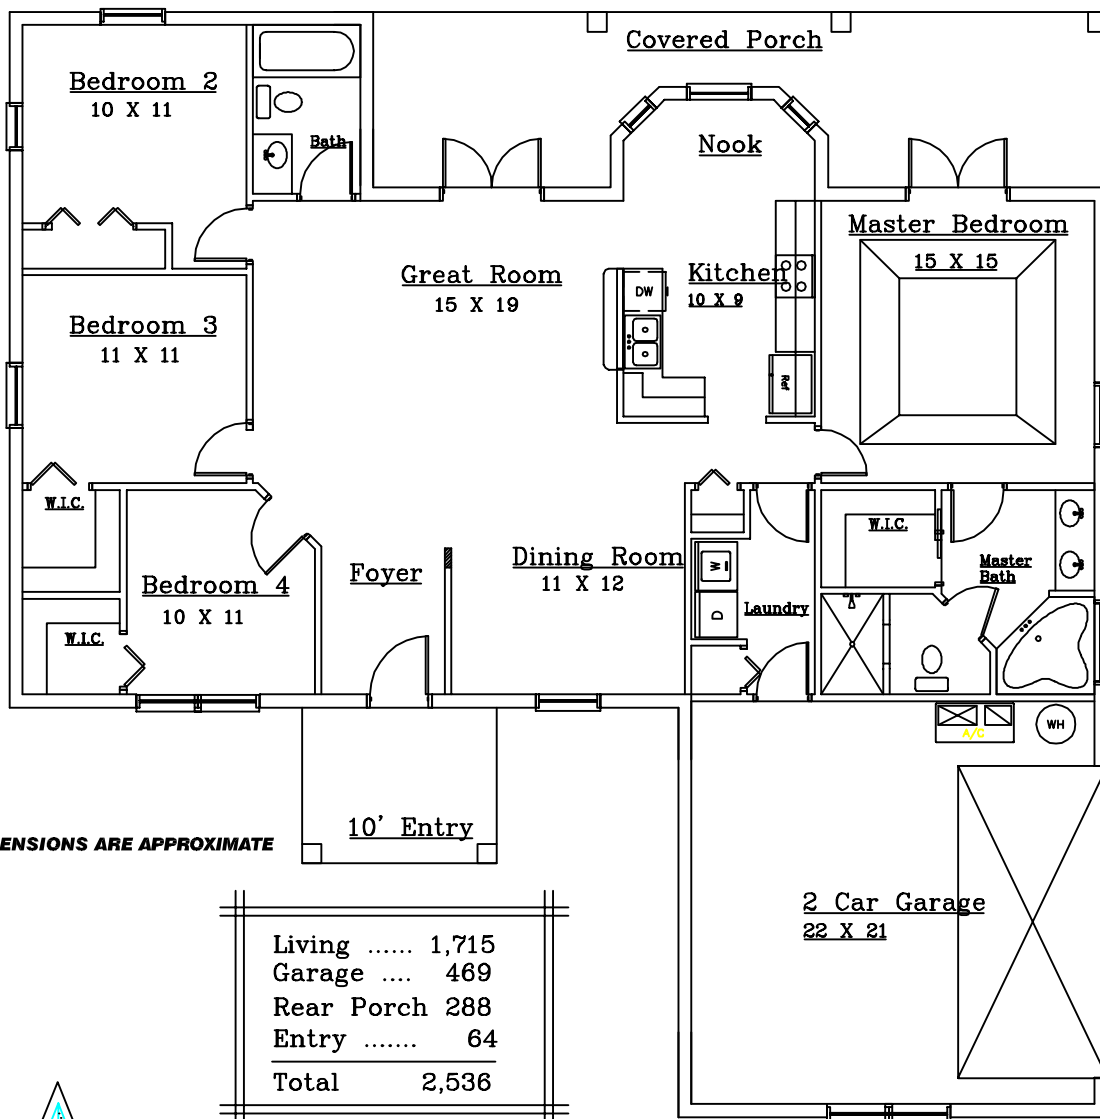

The Dixie

ROOM DIMENSIONS ARE APPROXIMATE

Living	1,715
Garage	469
Rear Porch	288
Entry	64
Total	2,536

HOUSE CRAFT HOMES, L.L.C.

12501 U.S. HWY 441, ALACHUA, FL. 32615
 PHONE 386-462-5323 FAX 386-462-1509 CGC038861